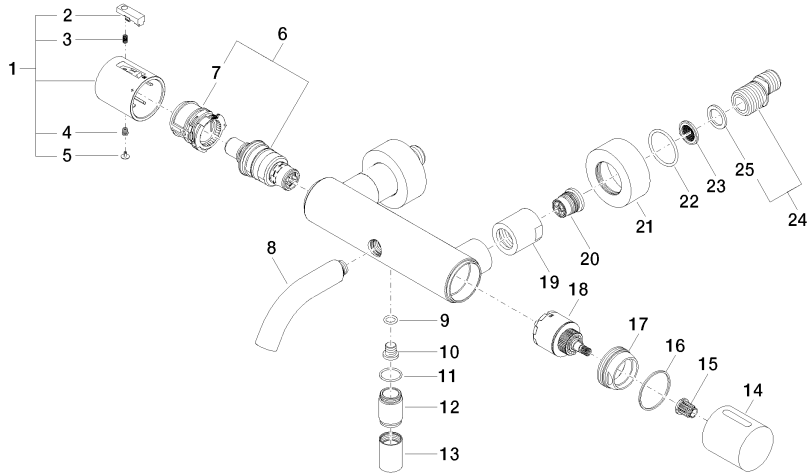

34 201 979

- 210mm projection
  - circular normal flow
  - rotary diverter with volume control and shut-off function
  - 3/8" shower outlet
  - slide-on rosettes Ø 60 mm
  - 1/2" connection
  - gauge 150 mm - 15 mm
  - max. flow 16.9 l/min at 3 bar flow pressure
- Intrinsic protection against back flow.**

**Required miscellaneous**

- Concealed adapter -** 35 080 970-90
- please order two adapters (USA only) 0010

34 201 979

mm [inches]

**Flow rate chart**

**Codes & Standards**

California Energy  
Commission  
(CEC)

### Certificates

---

LGA\_18609.

WRAS\_2201054.

Belgaqua\_21-032-  
27\_5.

34 201 979

34 201 979

Spare parts list

No.	Item Number	Name	Quantity used	Delivery time
1	90 17 33 004 00-00	handle	1	10
2	90 21 33 011 00-13	handle	1	2
3	90 16 02 027 00 90	spring	1	2
4	90 30 30 136 00 90	screw	1	2
5	90 31 20 049 00-00	plug	1	10
6	90 15 02 070 00 90	cartridge	1	2
7	90 30 40 010 00 90	regulator	1	2
8	90 11 06 214 00-00	spout	1	10
9	09 14 10 139 90	seal	1	2
10	08 30 30 701 90	screw	1	2
11	90 14 10 032 00 90	seal	1	2
12	09 24 03 115 20-00	nipple	1	10
13	90 21 02 069 00-00	cover	1	10
14	09 20 97 020-00	handle	1	10
15	90 12 12 002 00 90	fixing cap	1	2
16	09 14 15 052 90	ring	1	2
17	09 24 04 141-00	nut	1	10
18	90 15 05 033 00 90	diverter	1	2
19	09 23 10 048-00	nut	2	10
20	90 29 05 024 00 90	nipple	2	2
21	09 27 62 004-00	rosette	2	10
22	09 14 10 119 90	seal	2	2
23	09 29 03 020 90	insert	2	2
24	04 11 04 032 00 90	connection	2	2
25	09 14 20 010 90	seal	2	2