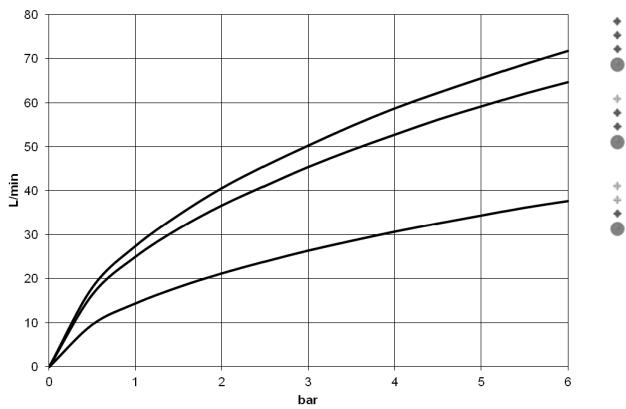

**Required miscellaneous**

- Concealed adapter -** 35 080 970-90
- please order two adapters (USA only) 0010

34 201 979

mm [inches]

**Flow rate chart**

**Codes & Standards**

California Energy  
Commission  
(CEC)